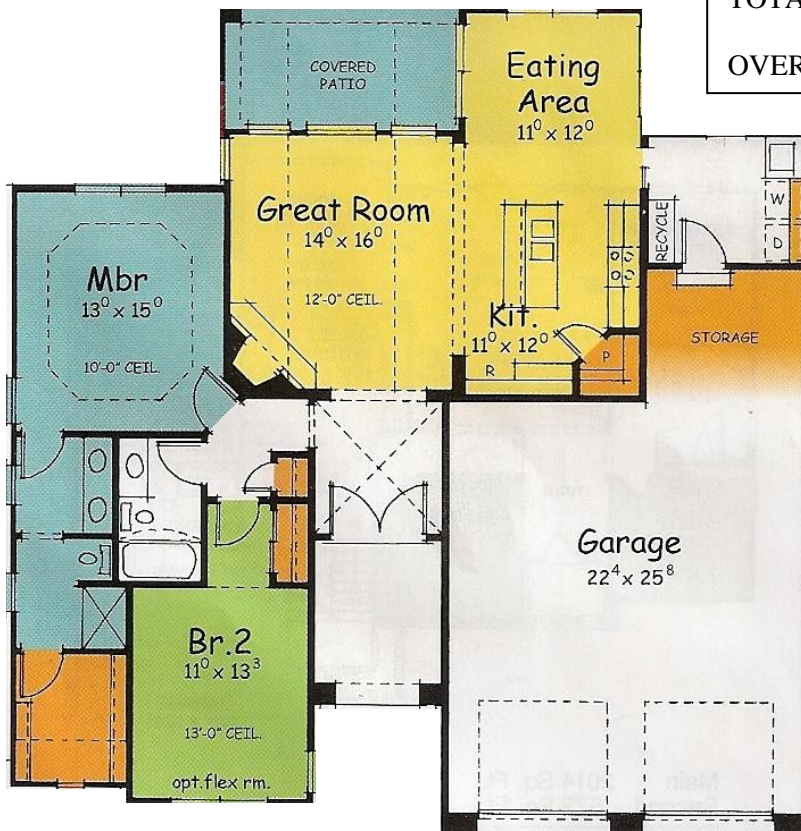

## “MILANO”

FIRST FLOOR: 1392 SF

TOTAL HEATED: 1392 SF

OVERALL DIMENSIONS: 50' X 52'

ALL HOME PLANS ARE CONCEPTUAL AND THE ACTUAL HOME ELEVATIONS AND/OR FLOOR PLANS MAY VARY. ALL DIMENSIONS ARE APPROXIMATE. SEE CONSTRUCTION DRAWINGS FOR ACTUAL DIMENSIONS. ELEVATION RENDERINGS ARE ARTISTS' CONCEPTION AND MATERIALS REPRESENTED MAY BE DIFFERENT FROM ACTUAL PLANS.