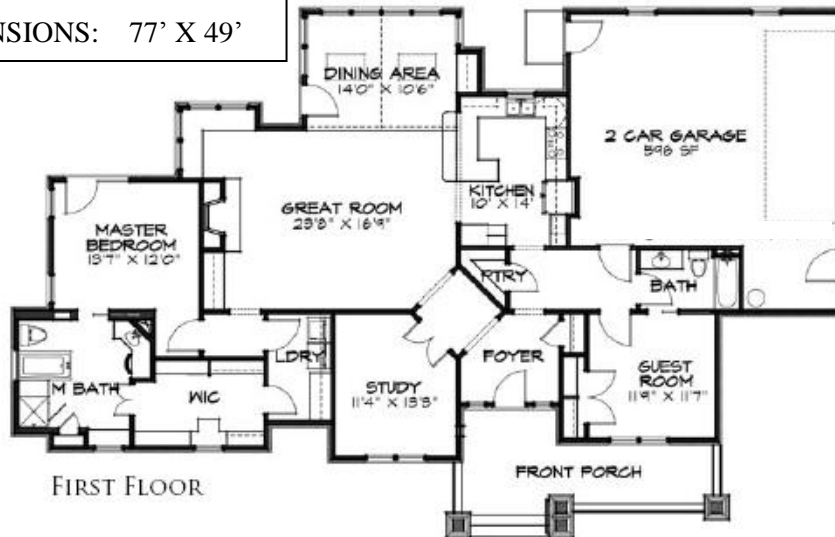

“LOOMIS”

FIRST FLOOR: 1893 SF

TOTAL HEATED: 1893 SF

OVERALL DIMENSIONS: 77' X 49'

FIRST FLOOR

**PRESERVATION
HOMES™**
INC

“THE GREEN BUILDER”
www.greenbuilderwi.com

ALL HOME PLANS ARE CONCEPTUAL AND THE ACTUAL HOME ELEVATIONS AND/OR FLOOR PLANS MAY VARY. ALL DIMENSIONS ARE APPROXIMATE. SEE CONSTRUCTION DRAWINGS FOR ACTUAL DIMENSIONS. ELEVATION RENDERINGS ARE ARTISTS' CONCEPTION AND MATERIALS REPRESENTED MAY BE DIFFERENT FROM ACTUAL PLANS.